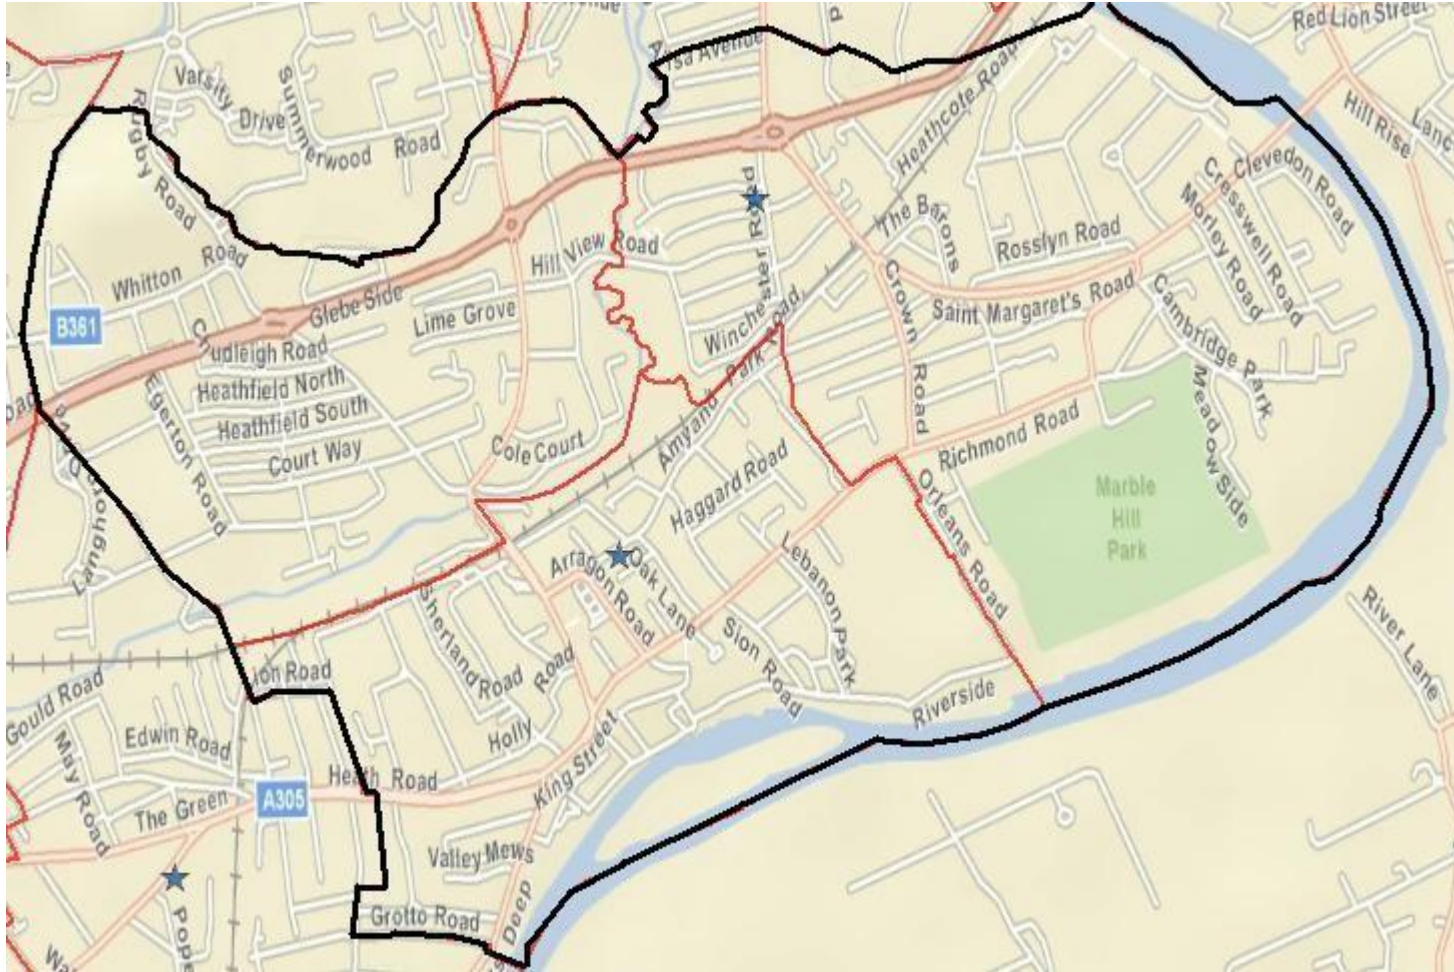

St Mary's C.E. Primary School – Parish Boundary Map

St Mary the Virgin, Twickenham

Albert Road Twickenham
Amyand Cottages
Amyand Park Gardens
Amyand Park Road (7-207, 22-128)
Aragon Road
Beauchamp Road
Bell Lane
Cheltenham Avenue
Church Square
Church Street Twickenham
Clifden Road
Cophall Gardens
Cornwall Road
Cross Deep (odds 1-17, evens 2-42)
Cross Deep Gardens
Devoncroft Gardens
Eel Pie Island
Embankment
Ferry Road Twickenham
Garfield Road
Greville Close
Grosvenor Road
Haggard Road
Heath Road (odds 1-101, evens 2-110)
Holly Road Twickenham
Katherine Road
King Street
Lansdowne Close
Lebanon Park
Lion Road (75-93)
London Road (up to railway station)
Marble Hill Gardens (odds)
Mary's Terrace
Oak Lane
Orleans Gardens
Orleans House
Poulett Gardens
Queen's Road Twickenham
Radnor Road (50-60)
Railway Approach
Richmond Road (1-135, 2-72)
Riverside
Seymour Gardens
Sherland Road
Sion Road
Staten Gardens
Station Road Twickenham
Station Yard
Strafford Road
Tennyson Avenue
The Embankment
Tudor Gardens
Valley Mews
Victoria Road Twickenham
Water Lane
Wharf Lane
York Street

St Margaret's Grove
St Margaret's Road (odds 1-231, evens 2-224)
St Stephen's Gardens
Sussex Close
The Avenue Twickenham
The Barons
Vivienne Close
Wayside Court
Westmoreland Close
Willoughby Road
Winchester Road